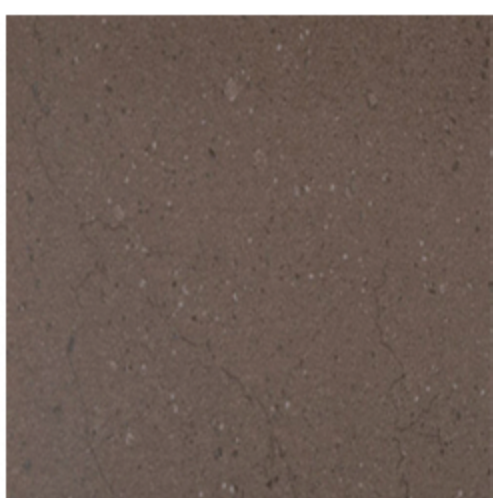

GIANNINO

Oceanic Stone Series

300x300, 300x600 & 600x600mm

Matt R12

Gianinno Oceanic Stone Series - Ratings	
Surface: Matt	
CSIRO Australian Standard 4586:2013	R12
NATA Australian Standard 4586:2013	P5(V)

Black

Desert

White

Mocha

Silver Grey