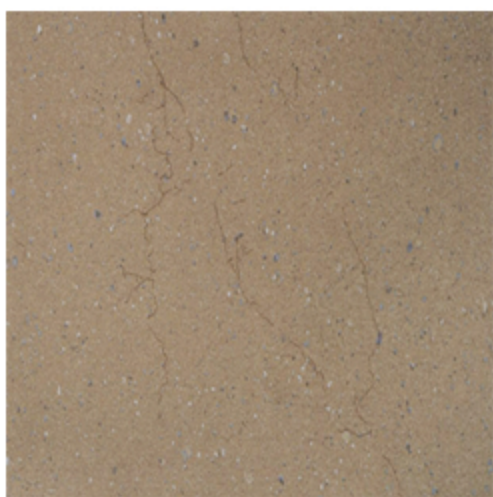

GIANNINO

Oceanic Stone Series

300x300, 300x600 & 600x600mm

Matt R12

Gianinno Oceanic Stone Series - Ratings	
Surface: Matt	
CSIRO Australian Standard 4586:2013	R12
NATA Australian Standard 4586:2013	P5(V)

Black

Desert

White

Mocha

Silver Grey