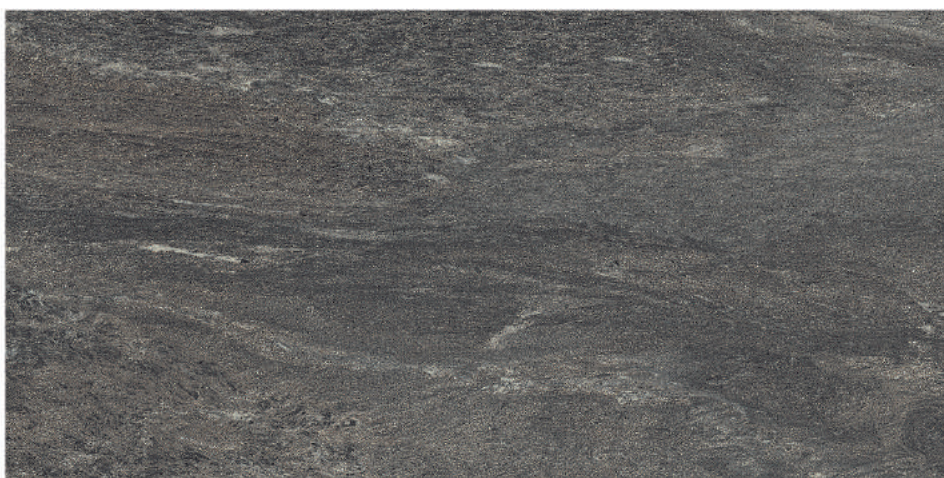

AURELIA

Alp Stone

300x600, 450x900 & 600x600mm in Matt & Semi Polished

Almond

Grey

Black