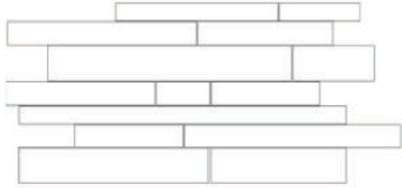

metrotiles
metrostyle