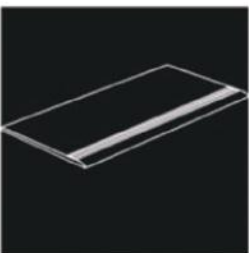

# Luserna Series

150x150, 150x300, 300x300, 300x600mm

Matt (R10), Roc (R13 P5) & Lappato

Beige

Bianco

Fumo

Grigio

Nero

Mosaico available in all colours:

- 300x300mm Matt

Stepreads available in all colours:

- 300x600mm Natural Rectified
- 300x600mm Natural
- 300x600mm Lappato Rectified

Angled Torello available in all colours:

- 40x600mm Rectified

Battiscopa available in all colours:

- 75x600mm Matt Rectified
- 75x600mm Lappato Rectified
- 75x300mm Matt

Torello available in all colours:

- 40x600mm Rectified