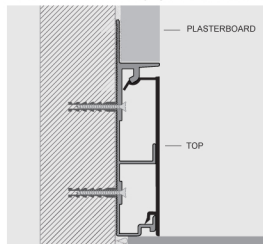

**PROSKIRTING CHANNEL** is the new innovative skirting designed with an integrated system for plasterboard walls, and devised to create a skirting flush to the wall with decorative inner grooves for a modern and contemporary touch.

# PROSKIRTING CHANNEL

ANODISED, BRUSHED,  
VARNISHED ALUMINIUM

EXEMPLE OF LAYING (for laying instructions, see below)

**SUPPORT/ PERFORATED BASE - ANODISED SILVER ALU. thermo packed** - bar length 2 LM - pack. 20 Pcs - 40 LM

Article	H mm		
<b>PKGCFAA 75</b>	75		

ORDER THE SUPPORT AND THE TOP YOU WISH

**VISIBLE TOP - ANODISED, BRUSHED, WHITE VARNISHED ALUMINIUM thermo packed**

bar length 2 LM - pack. 20 Pcs - 40 LM

Article	H mm		
<b>PKCHAA 55</b>	55		
<b>PKCHBS 55</b>	55		
<b>PKCHA 55-01</b>	55		